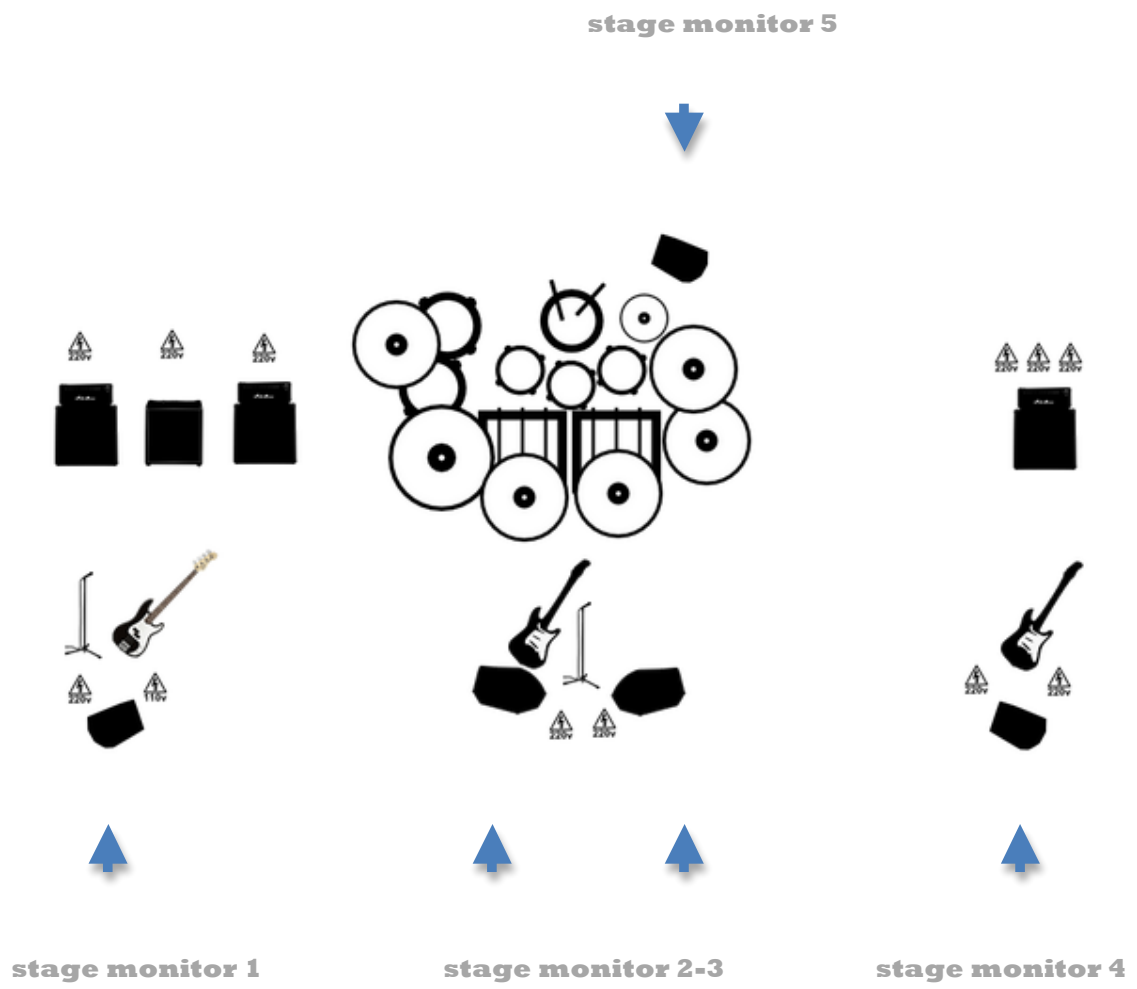

STAGE PLAN

CHANNEL LIST

instrument	microphone	channel	effect	monitor
DRUMS WALLACE				
kick drum L	standard mic set	1		1-4-5
kick drum R	standard mic set	2		1-4-5
snare	standard mic set	3		1-4-5
hi-hat	standard mic set	4		
tom 1	standard mic set	5		
tom 2	standard mic set	6		
tom 3	standard mic set	7		
floor tom 1	standard mic set	8		
floor tom 2	standard mic set	9		
crash 1	standard mic set	10		
crash 2	standard mic set	11		
crash 3	standard mic set	12		
crash 4	standard mic set	13		
crash 5	standard mic set	14		
ride	standard mic set	15		
complete set L	standard mic set	16		
complete set R	standard mic set	17		
BASS TERRY				
bass guitar	DI	18	pedalboard	1-2-5
RH GUITAR ANK				
rh guitar 1	shure sm 57	19	pedalboard	
rh guitar 2	shure sm 57	20	pedalboard	1-2
RH-LEAD GUITARS LUCA				
lead-rh guitar2	shure sm 57	21	pedalboard	4-5
LEAD VOCALS ANK				
lead vocals	shure sm 58	22	reverb	1-3-4-5
BACKING VOCALS TERRY				
backing vocals	shure sm 58	23	reverb	1-3
ADDITIONAL STEREO INPUT				
stereo input		24-25		

BACKLINE

instrument	model	quantity
DRUMS		
kick drum L-R	Pearl/Tama Kick drum 22"	2
snare	Pearl/Tama Snare drum 14"	1
hi-hat	Hi-Hat 15" + hi hat stand	1
tom 1	Pearl/Tama tom 13" + rack	1
tom 2	Pearl/Tama tom 12" + rack	1
tom 3	Pearl/Tama tom 10" + rack	1
floor tom 1	Pearl/Tama Floor tom 16"	1
floor tom 2	Pearl/Tama Floor tom 14"	1
crash 1	Ufip/Zildjian/Paiste Crash 22" + cymbal stand	1
crash 2	Ufip/Zildjian/Paiste Crash 21" + cymbal stand	1
crash 3	Ufip/Zildjian/Paiste Crash 20" + cymbal stand	1
crash 4	Ufip/Zildjian/Paiste Crash 19" + cymbal stand	1
china	Ufip/Zildjian/Paiste China 20" + cymbal stand	1
ride	Ufip/Zildjian/Paiste Ride 22" + cymbal stand	1
BASS GUITAR		
bass amplifier	combo: Mesa Boogie Carbine M6 Combo 2X12	1
effects pedalboard	proprietary	1
bass guitar	Yamaha TRBX304	1